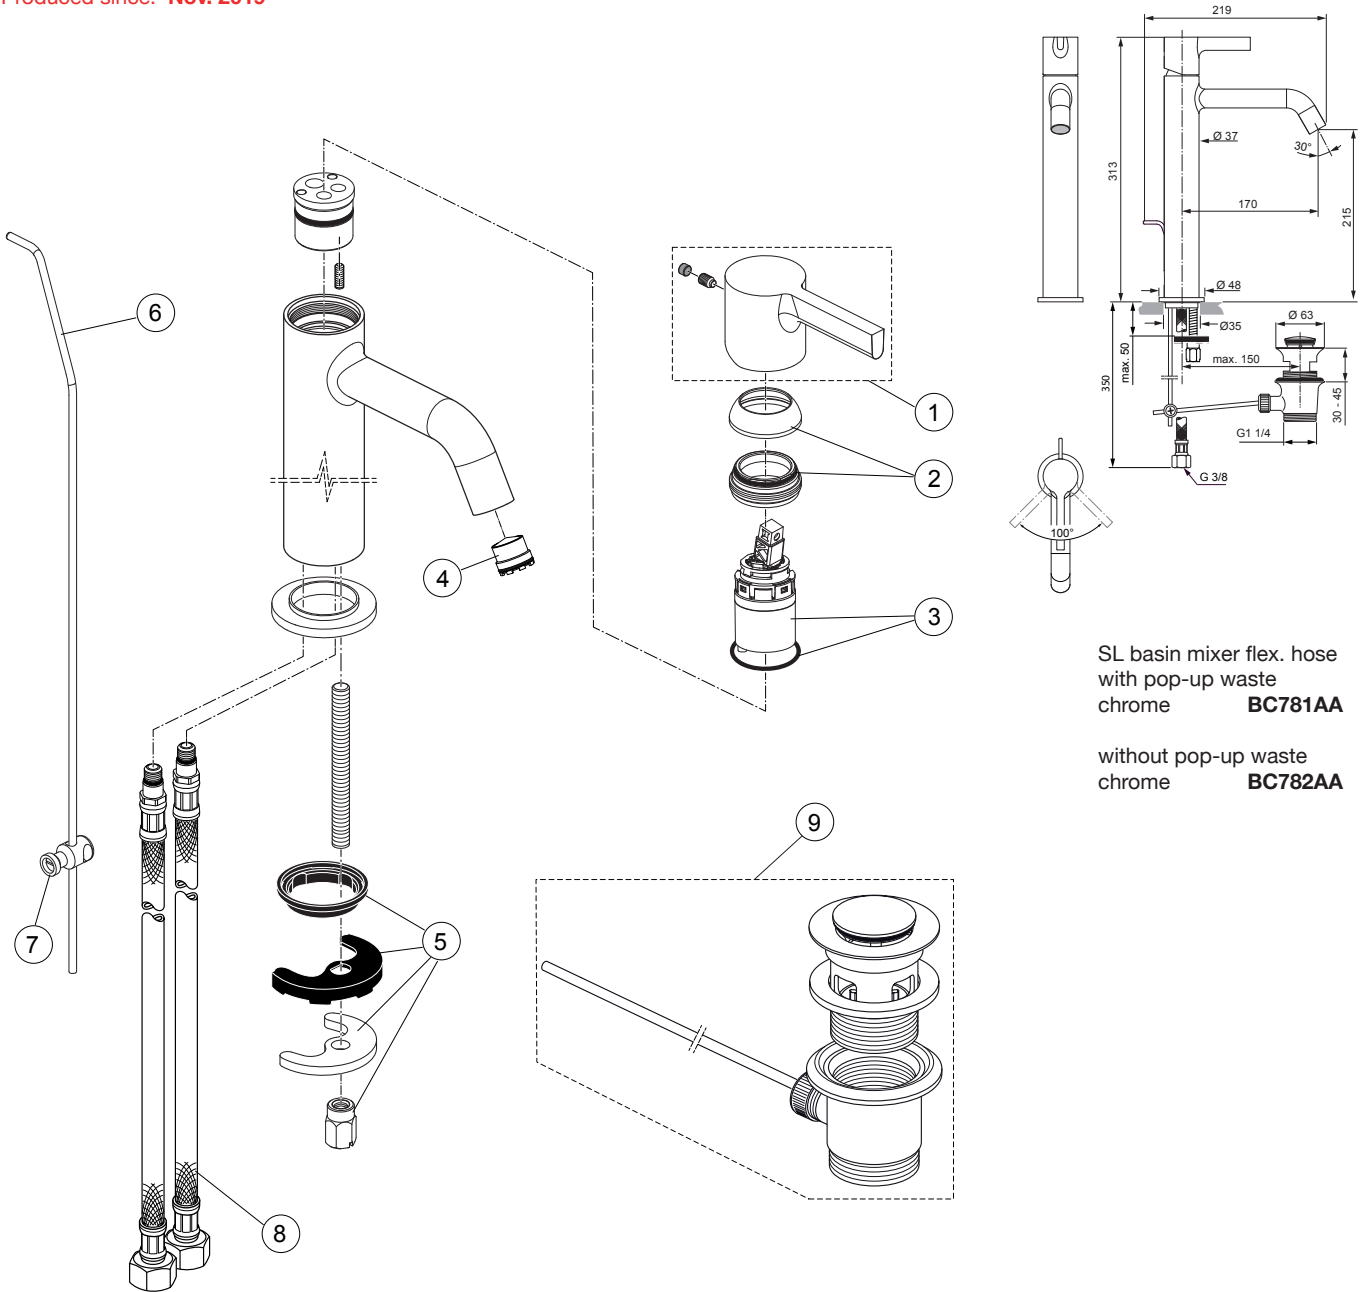

Produced since: **Nov. 2019**

SL basin mixer flex. hose
with pop-up waste
chrome **BC781AA**

without pop-up waste
chrome **BC782AA**

Replace XX with the appropriate finish code

Chrome = AA Silver Storm = GN Gold = A2 Magnetic Grey = A5

Example spare part order:

A 861 419 AA in Chrome

Pos.	Description	Part-Number	Qty.	Pos.	Description	Part-Number	Qty.
1	Lever cpl.	A 861 419 XX	1 Set				
2	Cover cap with O-ring	A 861 417 XX	1 pcs				
3	Cartridge Ø28 + O - Ring	A 861 397 NU	1 Set				
4	Aerator M24x1 - 5ltr/min	A 960 197 NU*	1 pcs				
5	Fixation kit	A 960 486 NU*	1 Set				
6	Lift rod cpl. + Pos. 8	B 960 900 XX	1 Set				
7	Bracket	A 961 172 NU	1 pcs				
8	Flex. hose M8x1-G3/8-620	B 960 364 NU	1 pcs				
9	Pop-up waste complete	A 961 230 XX	1 Set				

*Universal set (not all parts needed)