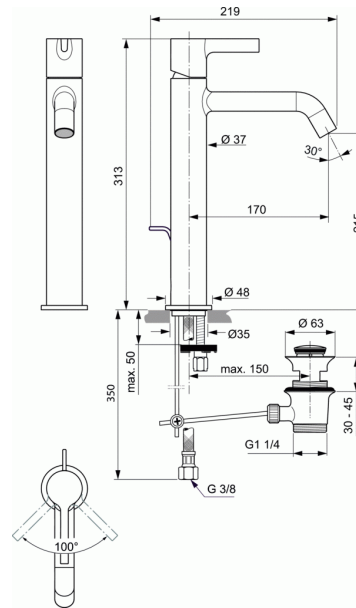

## one-hole basin mixer Vessel with pop-up waste

### one-hole basin mixer Vessel with pop-up waste

One-hole Vessel basin mixer with pop-up waste  
 28 mm ceramic cartridge, hot water limiter, no click  
 Ideal Standard logo on the body  
 Metal handle without red/blue printing  
 Caché aerator M16,5x1 with 5 l/min flow rate limiter  
 Easy-Fix installation  
 Flexible hoses PEX G3/8" for water supply  
 Metal pop-up waste