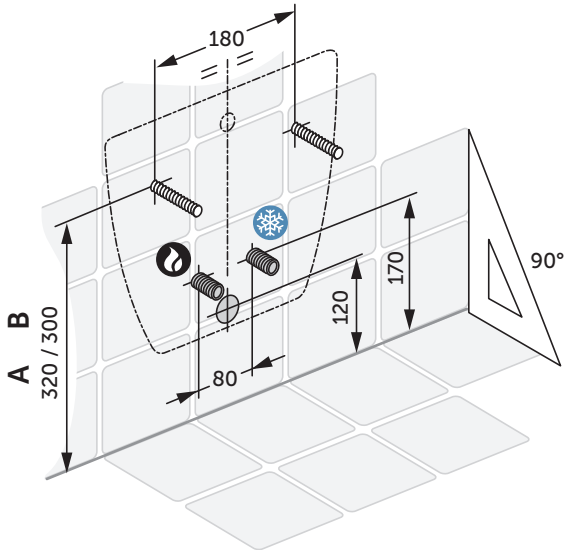

T3504
T3552

360 x 530 x 300

1

2

3

4

5

Ideal Standard International NV
Corporate Village - Gent Building
Da Vincilaan 2
1935 Zaventem - Belgium