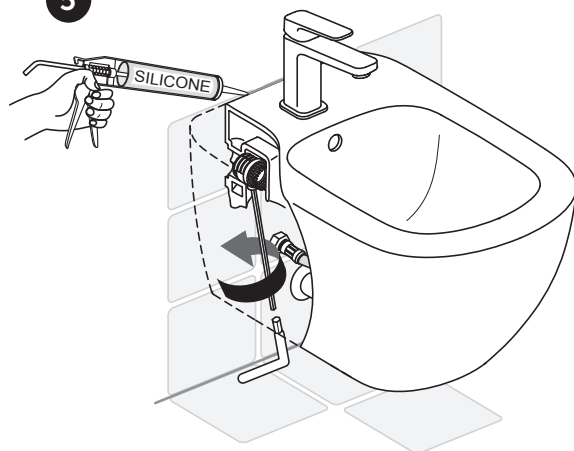

T3504
T3552

360 x 530 x 300

1

2

3

4

5

Ideal Standard International NV
Corporate Village - Gent Building
Da Vincilaan 2
1935 Zaventem - Belgium