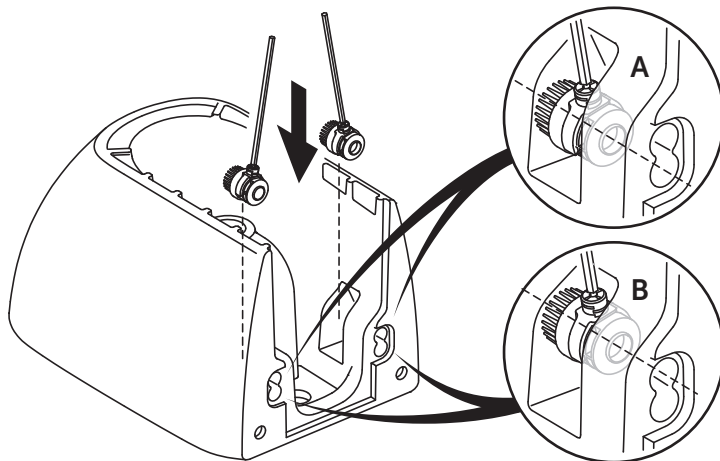

T3504
T3552

360 x 530 x 300

1

2

3

4

5

Ideal Standard International NV
Corporate Village - Gent Building
Da Vincilaan 2
1935 Zaventem - Belgium