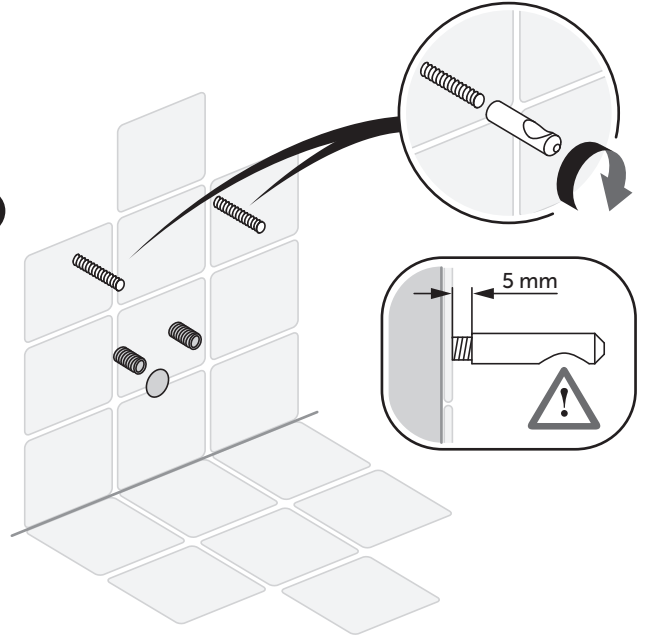

T3504
T3552

360 x 530 x 300

1

2

3

4

5

Ideal Standard International NV
Corporate Village - Gent Building
Da Vincilaan 2
1935 Zaventem - Belgium