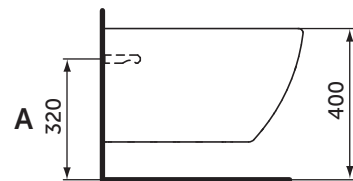

T3504
T3552

360 x 530 x 300

1

2

3

4

5

Ideal Standard International NV
Corporate Village - Gent Building
Da Vincilaan 2
1935 Zaventem - Belgium