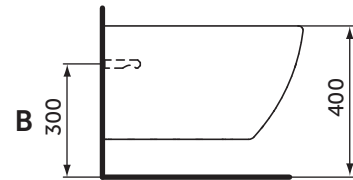

T3504
T3552

360 x 530 x 300

1

2

3

4

5

Ideal Standard International NV
Corporate Village - Gent Building
Da Vincilaan 2
1935 Zaventem - Belgium