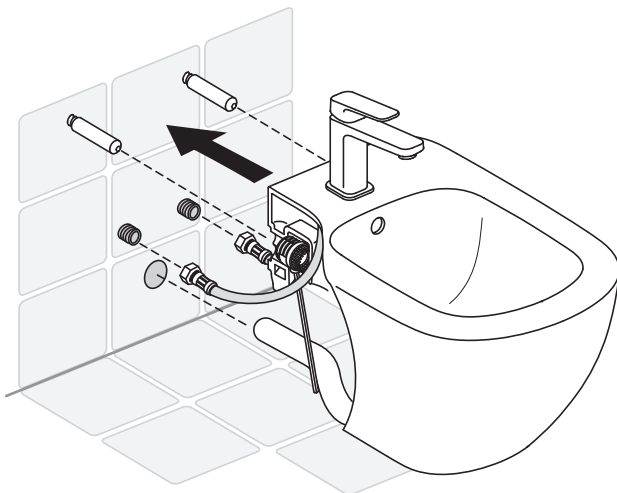

T3504
T3552

360 x 530 x 300

1

2

3

4

5

Ideal Standard International NV
Corporate Village - Gent Building
Da Vincilaan 2
1935 Zaventem - Belgium