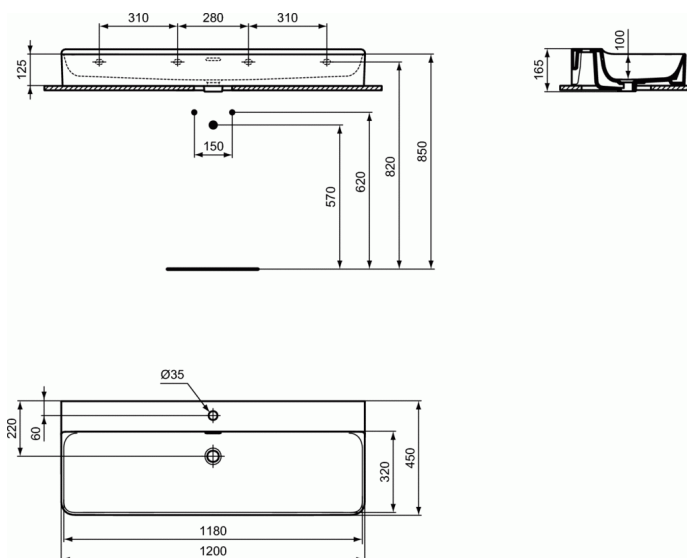

CONCA

Washbasin 120 cm, grinded underneath

Washbasin 120 cm, grinded underneath

Wall mounted washbasin 120 cm

With 1 tap hole punched and with overflow (slotted shape)

- Grinded underneath: suitable for worktop installation (flatness is ensured)

In carton box

EN 14688

In case of installation with mixer with pop-up waste, please, order

A960200AA Elongated pop-up rod

Recommended equipment:

Fixation set M10 x 140 mm - please order 2 sets (4-point fixation) WW965340

Design siphon G1 1/4 E0079AA

Design siphon G1 1/4 T4441xx

Design stop angle valve (water connection G1/2, connection with mixer 10 mm/ G3/8) - 1pc A3491AA

Free waste G1 1/4 with white ceramic cover E211401

Elongated pop-up rod A960200AA

FINISHES*

01

V1

* 01 = Euro White, V1 = Silk White (Matt White)